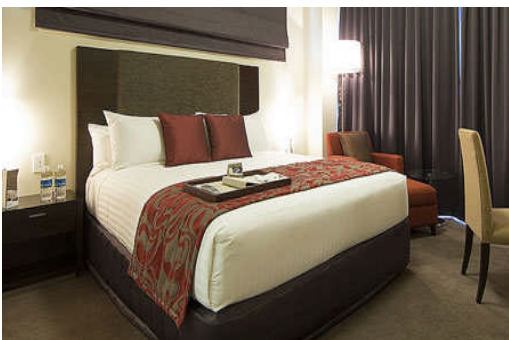

General Hotel Information

- Old Menangle Road, Campbelltown
- New 4.5 Star Hotel offering 116 designer accommodation rooms, restaurant & bar, including 24 hour rooms service and with 3 dedicated conference rooms all with access to an outdoor terrace.
- Located adjacent to The Cube Convention & Entertainment Centre, Campbelltown Catholic Club, Aquafit Fitness & Leisure Centre and Oceana Day Spa.
- 5 floors of accommodation including twinshare rooms, King rooms, Executive King rooms, Executive Spa rooms and Premier Suites
- Food & beverage options include Infusion alfresco restaurant & bar, microbrewery and access to adjacent Campbelltown Catholic Club.
- 2 levels of complimentary underground security parking for in-house guests. Over 400 complimentary parking spaces within hotel grounds.
- Located 2 minute drive or 10 minute walk from Campbelltown Railway Station.

Conference Facilities

- All conference rooms with natural light and bi-fold doors for versatility
- All rooms with access onto outdoor terrace
- Meehan and Therry rooms can combine into one larger room
- Internet access in all rooms
- Access to adjacent conference facilities at Campbelltown Catholic Club for larger groups up to 250 or The Cube Exhibition Centre up to 700.

Club Inclusions:

- 2 FOC guest rooms for every 25 guest rooms booked (max. 2 only)
- Complimentary lunch upgrade on D/D packages
- Complimentary upgrades to Executive Spa rooms (subject to availability) for facilitator and organiser (comp upgrade to Executive King rooms if Spa rooms unavailable)
- Complimentary undercover security parking for in-house guests